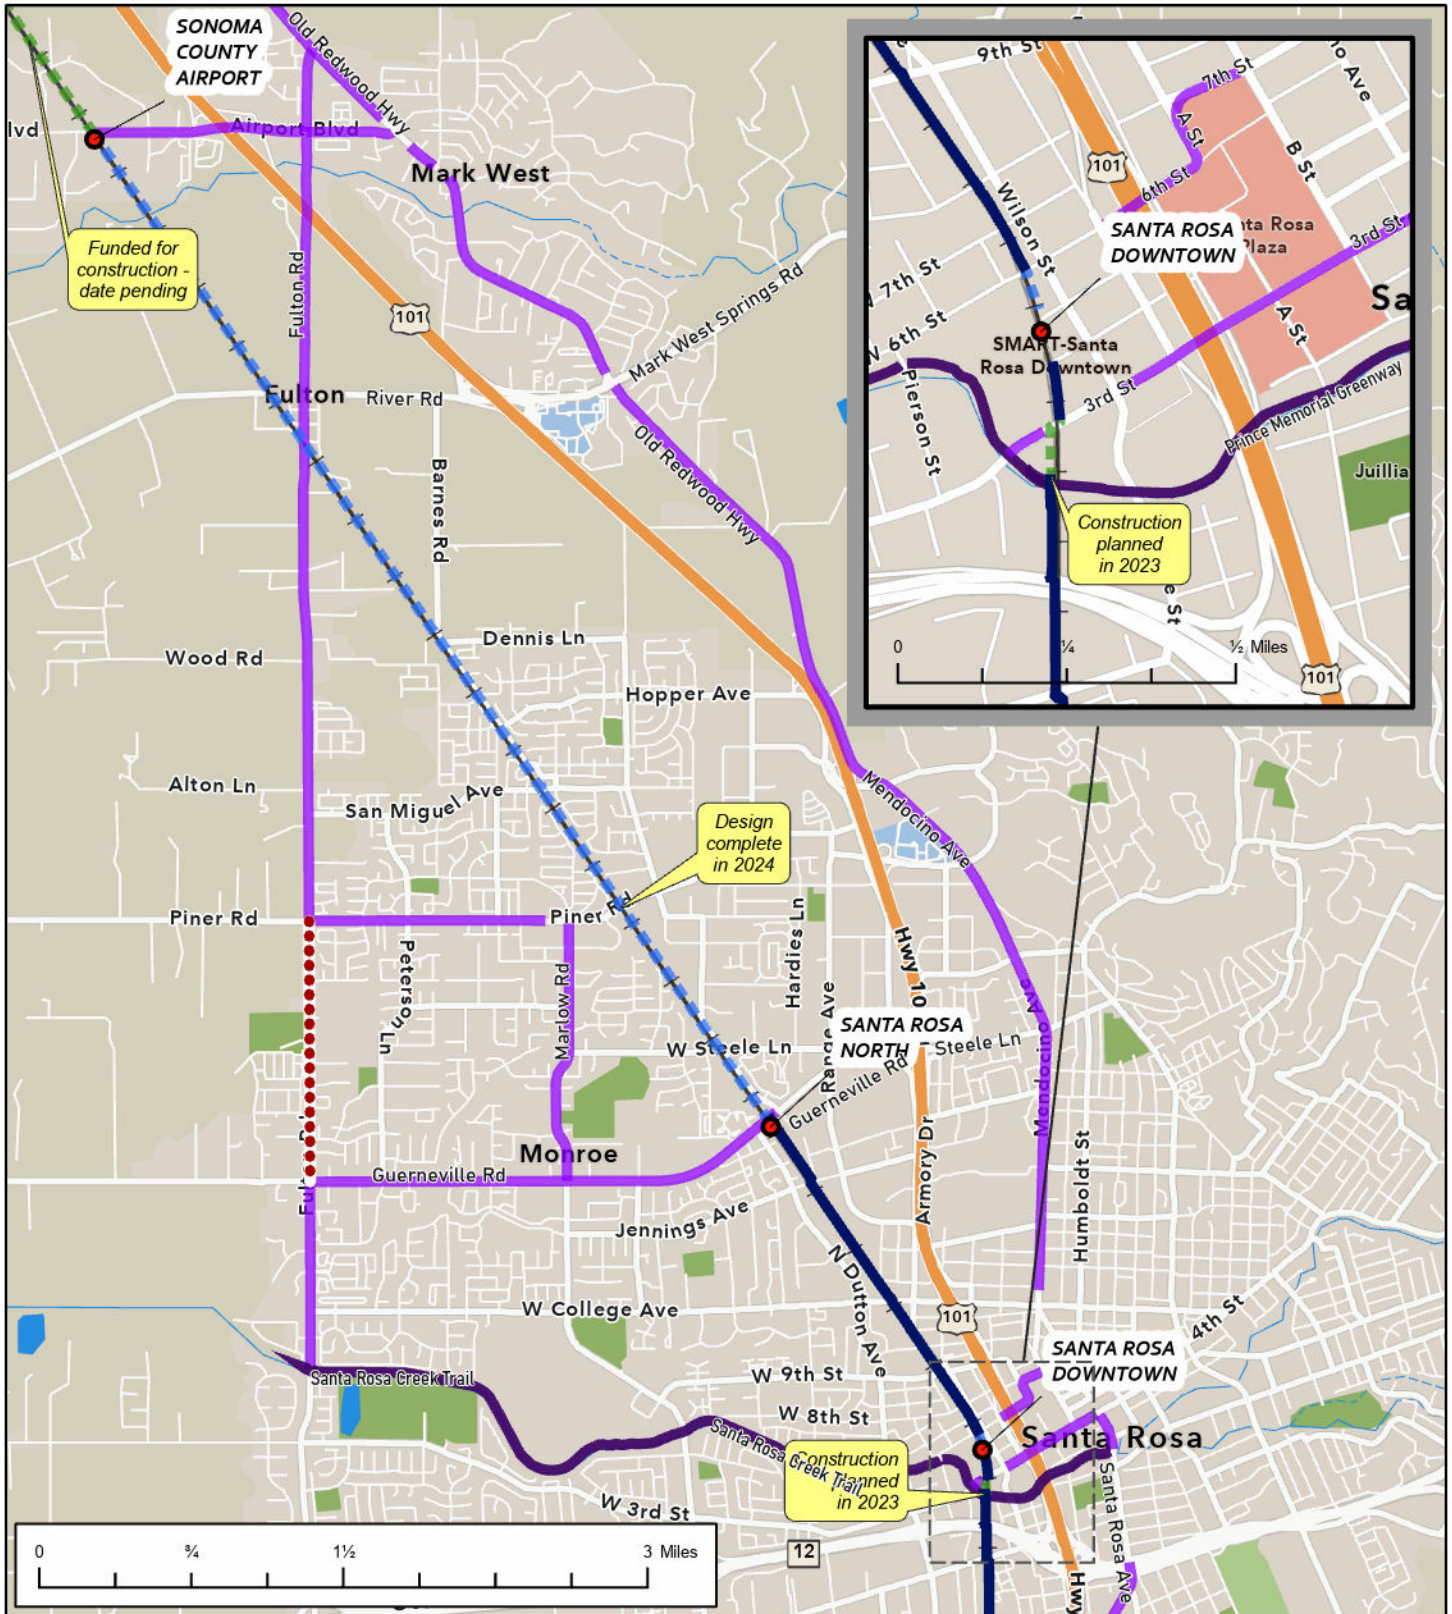

# Sonoma County Airport to Santa Rosa

## SMART Pathway

- SMART Station
- SMART Track
- Temporary Route Closure
- City/County Gap Closure
- Class I - Off-street Multi-use Pathway
- Class II - On-street Striped Bike Lane
- SMART Pathway Alignment
- Class I - Off-street Pathway (Funded)
- Class I - Off-street Pathway (Planned)