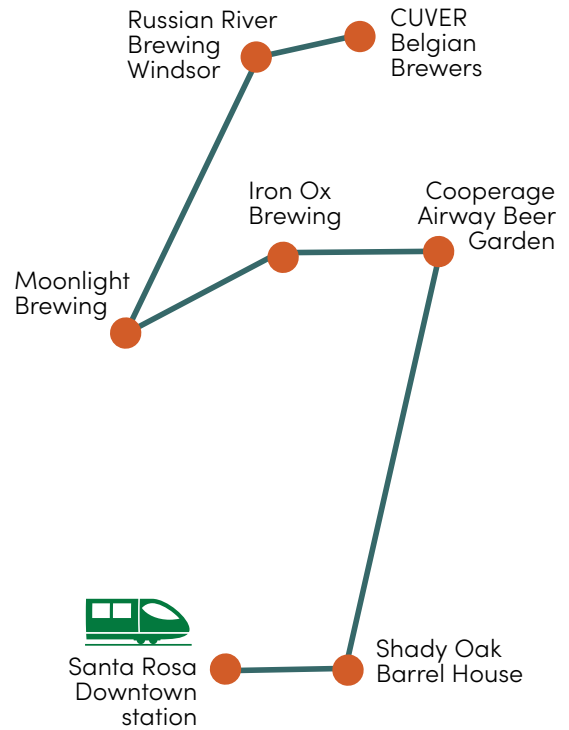

FREE CRAFT BEER SHUTTLE

is provided courtesy of participating breweries

Runs every Saturday in FeBREWary: Feb. 1, Feb. 8, Feb. 15, Feb. 22

Shuttle Stops	Beer Shuttle Schedule				
SMART Santa Rosa Downtown Station	11:45a	1:20p	2:55p	4:30p	6:05p
Shady Oak Barrel House			3:05p	4:40p	6:15p
Cooperage Airway Beer Garden	12:10p	1:45p	3:20p	4:55p	6:30p
Iron Ox Brewing Co.	12:20p	1:55p	3:30p	5:05p	6:40p
Moonlight Brewing Co.	12:30p	2:05p	3:40p	5:15p	6:50p
Russian River Brewing in Windsor	12:50p	2:25p	4:00p	5:35p	7:10p
CUVER Belgian Brewers	1:00p	2:35p	4:10p	5:45p	7:20p
SMART Santa Rosa Downtown Station	1:20p	2:55p	4:30p	6:05p	7:40p

meets northbound train meets southbound train

SMART Weekend Northbound Train Schedule								
Santa Rosa Downtown station	10:37a	11:43a	12:47p	2:17p	4:02p	5:42p	7:17p	8:52p

SMART Weekend Southbound Train Schedule								
Santa Rosa Downtown station	7:27a	8:32a	9:43a	11:52a	12:48p	3:06p	4:11p	6:21p

Celebrate local beer with the Santa Rosa Beer Passport!

Experience the best of Santa Rosa's craft beer scene with the Santa Rosa Beer Passport, a collaboration between local breweries and Visit Santa Rosa. Your key to exploring world-class craft brews, the digital Santa Rosa Beer Passport offers year-round access to brews and extends the celebration of local beer beyond FeBREWary!

\$10 SAIL + RAIL COMBO TICKET - This train and ferry combo ticket offers a discount rate of \$10 (each way) for riders traveling to and from San Francisco using the SMART train and the Larkspur Ferry. This ticket is available only on the SMART eTickets App.