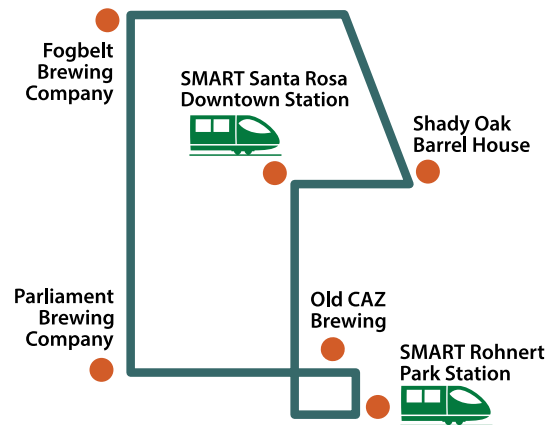

FREE CRAFT BEER SHUTTLE

Runs every Saturday in FeBREWary: Feb. 3, Feb. 10, Feb. 17, Feb. 24

| Shuttle Stops | North Shuttle Loop | | | | |
|-----------------------------------|--------------------|-------|-------|-------|-------|
| SMART Santa Rosa Downtown Station | 12:40p | 2:10p | 3:40p | 4:30p | 6:00p |
| Cooperage Brewing Co. | 12:50p | 2:20p | 3:50p | 4:40p | 6:10p |
| Iron Ox Brewing Co. | 1:00p | 2:30p | 4:00p | 4:50p | 6:20p |
| Moonlight Brewing Co. | 1:10p | 2:40p | 4:10p | 5:00p | 6:30p |
| CUVER Belgian Brewers | 1:30p | 3:00p | - | 5:20p | 6:50p |
| Russian River Brewing Co. | 1:40p | 3:10p | - | 5:30p | 7:00p |
| SMART Santa Rosa Downtown Station | 2:00p | 3:30p | 4:20p | 5:50p | 7:20p |

 meets northbound train meets southbound train

| Shuttle Stops | South Shuttle Loop | | | |
|-----------------------------------|--------------------|-------|-------|-------|
| SMART Santa Rosa Downtown Station | 12:40p | 2:15p | 3:35p | 5:05p |
| Shady Oak Barrel House | 12:50p | 2:25p | 3:45p | 5:15p |
| Fogbelt Brewing Co. | 1:00p | 2:35p | 3:55p | 5:25p |
| Parliament Brewing Co. | 1:20p | 2:55p | 4:15p | 5:45p |
| Old CAZ Brewing | 1:30p | 3:05p | 4:25p | 5:55p |
| SMART Rohnert Park Station | - | - | 4:35p | 6:05p |
| SMART Santa Rosa Downtown Station | 1:50p | 3:25p | 4:55p | 6:25p |

 meets northbound train meets southbound train

Celebrate local beer with your Santa Rosa Beer Passport!

Experience the best of Santa Rosa's craft beer scene with the Santa Rosa Beer Passport, a collaboration between local breweries and Visit Santa Rosa. Your key to exploring world-class craft brews, the digital Santa Rosa Beer Passport offers year-round access to brews and extends the celebration of local beer beyond FeBREWary!