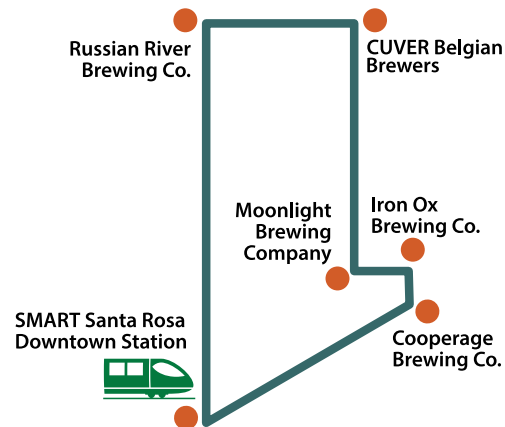

FREE CRAFT BEER SHUTTLE

Runs every Saturday in FeBREWary: Feb. 3, Feb. 10, Feb. 17, Feb. 24

| Shuttle Stops | North Shuttle Loop | | | | |
|-----------------------------------|--------------------|-------|-------|-------|-------|
| SMART Santa Rosa Downtown Station | 12:40p | 2:10p | 3:40p | 4:30p | 6:00p |
| Cooperage Brewing Co. | 12:50p | 2:20p | 3:50p | 4:40p | 6:10p |
| Iron Ox Brewing Co. | 1:00p | 2:30p | 4:00p | 4:50p | 6:20p |
| Moonlight Brewing Co. | 1:10p | 2:40p | 4:10p | 5:00p | 6:30p |
| CUVER Belgian Brewers | 1:30p | 3:00p | - | 5:20p | 6:50p |
| Russian River Brewing Co. | 1:40p | 3:10p | - | 5:30p | 7:00p |
| SMART Santa Rosa Downtown Station | 2:00p | 3:30p | 4:20p | 5:50p | 7:20p |

 meets northbound train meets southbound train

| Shuttle Stops | South Shuttle Loop | | | |
|-----------------------------------|--------------------|-------|-------|-------|
| SMART Santa Rosa Downtown Station | 12:40p | 2:15p | 3:35p | 5:05p |
| Shady Oak Barrel House | 12:50p | 2:25p | 3:45p | 5:15p |
| Fogbelt Brewing Co. | 1:00p | 2:35p | 3:55p | 5:25p |
| Parliament Brewing Co. | 1:20p | 2:55p | 4:15p | 5:45p |
| Old CAZ Brewing | 1:30p | 3:05p | 4:25p | 5:55p |
| SMART Rohnert Park Station | - | - | 4:35p | 6:05p |
| SMART Santa Rosa Downtown Station | 1:50p | 3:25p | 4:55p | 6:25p |

 meets northbound train meets southbound train

Celebrate local beer with your Santa Rosa Beer Passport!

Experience the best of Santa Rosa's craft beer scene with the Santa Rosa Beer Passport, a collaboration between local breweries and Visit Santa Rosa. Your key to exploring world-class craft brews, the digital Santa Rosa Beer Passport offers year-round access to brews and extends the celebration of local beer beyond FeBREWary!